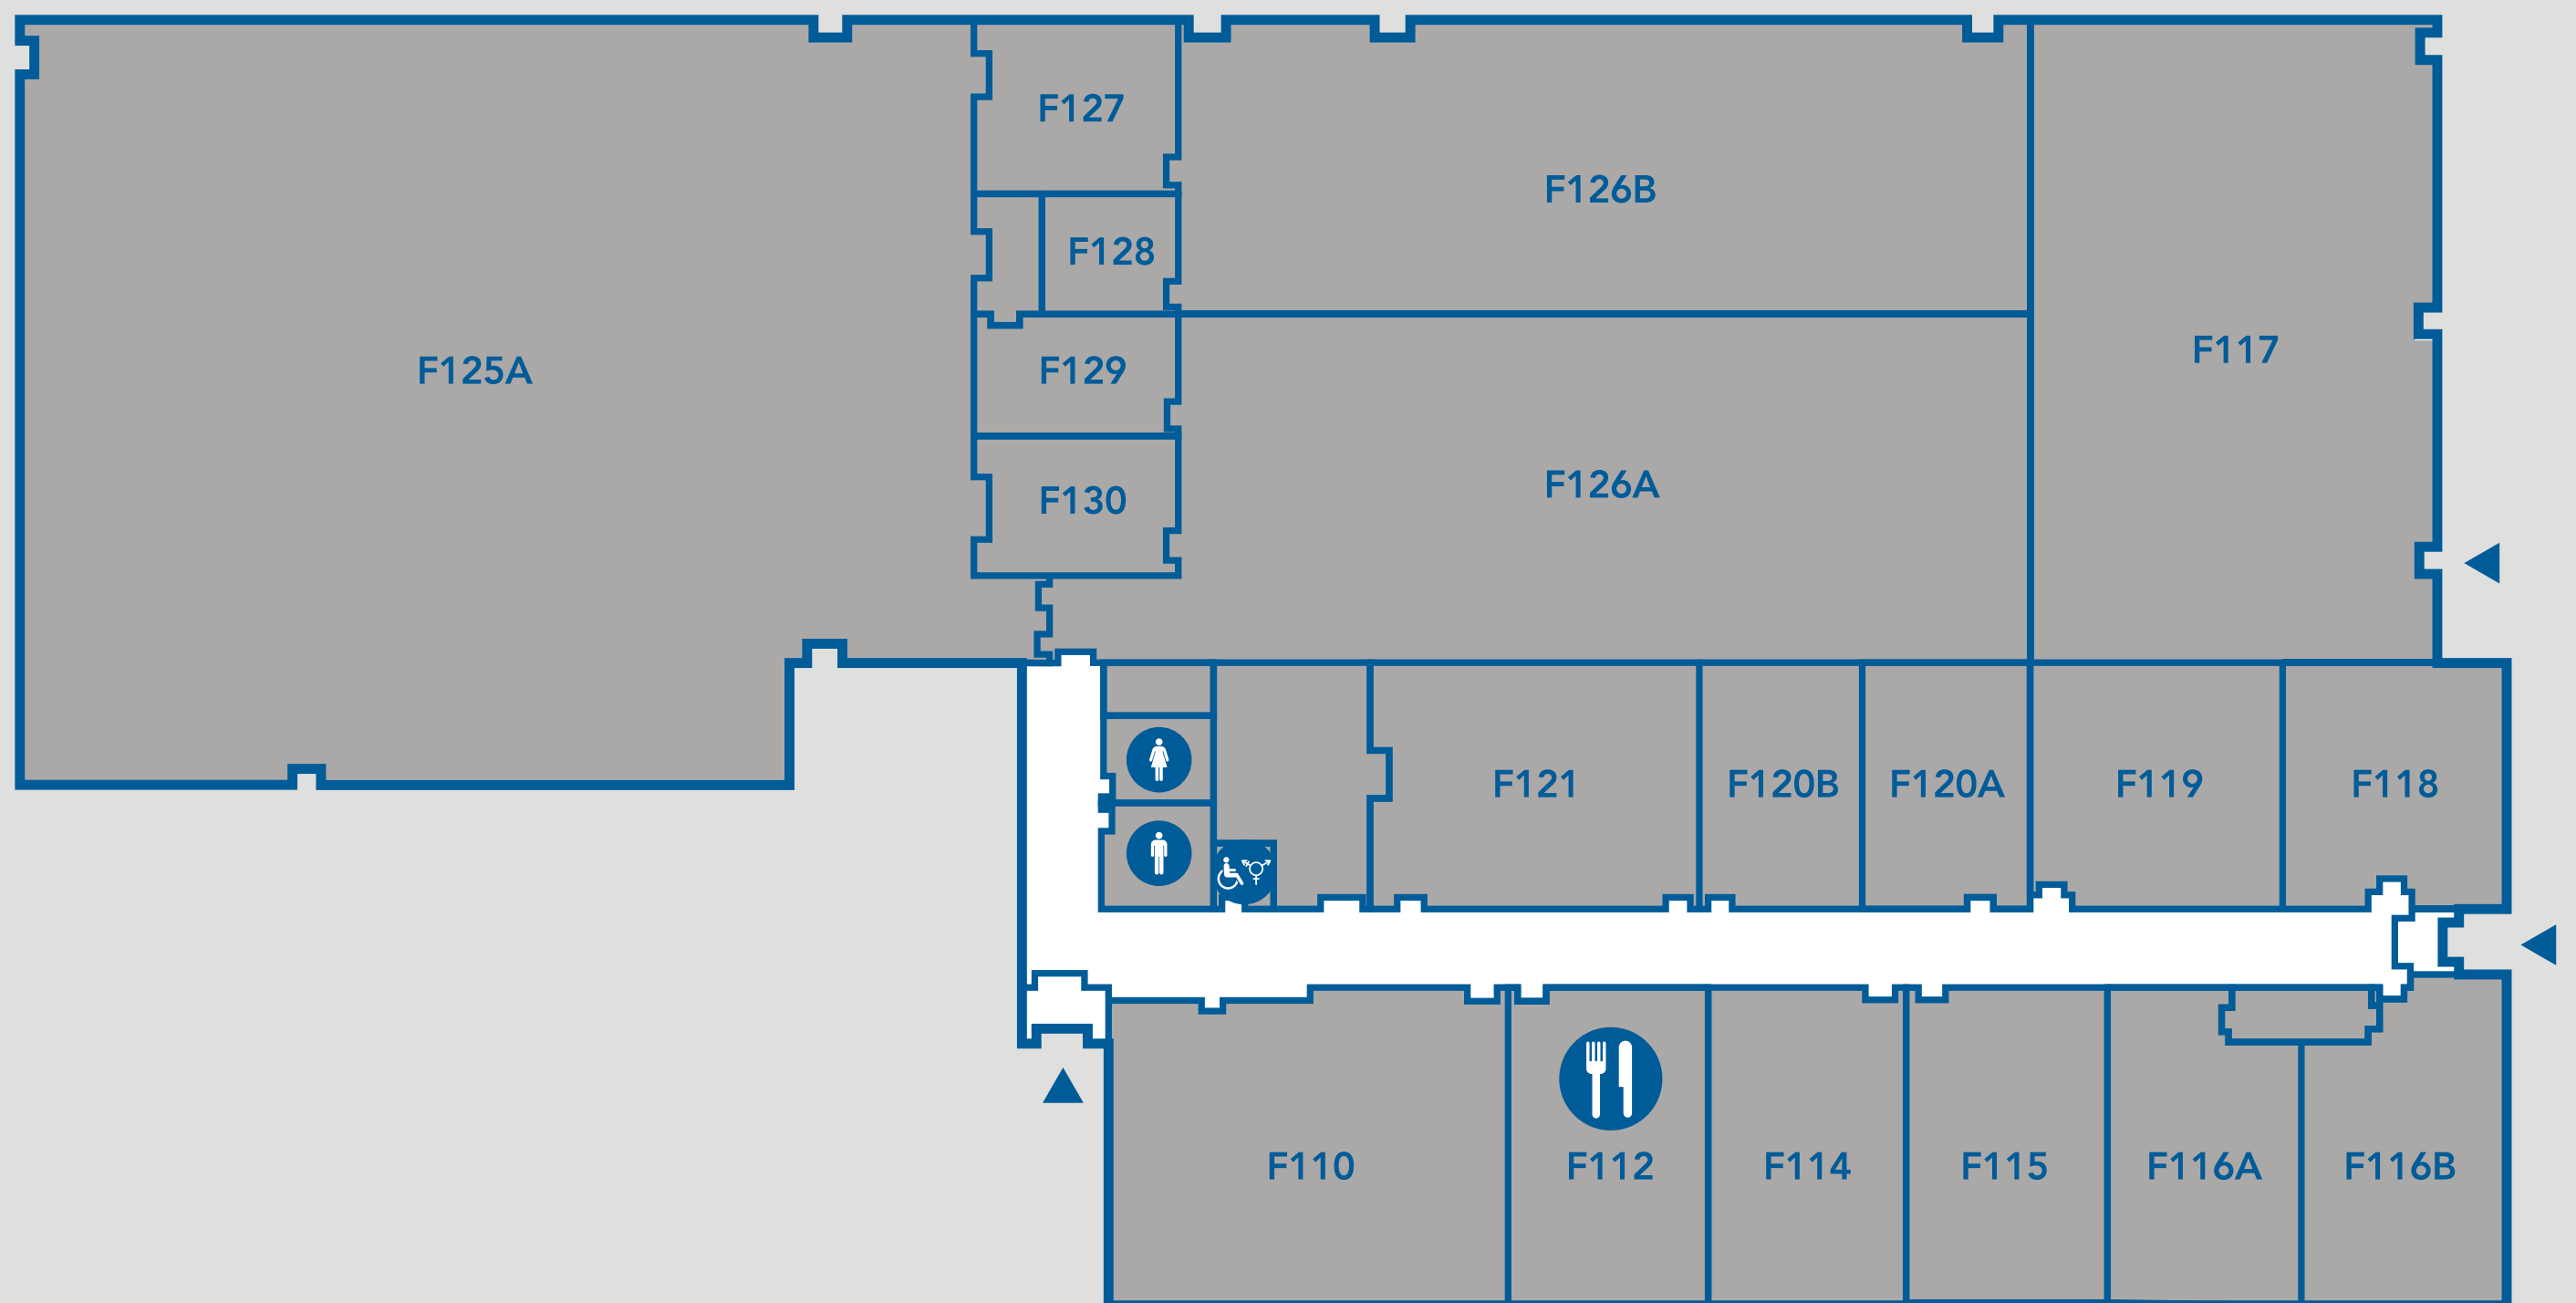

F

Centre for Skilled Trades

Academic Upgrades F110
 CAD Lab F121
 Cafeteria F112
 Classrooms F114, F115, F116A
 F116B, F120A, F120B
 College and Career Preparation . . F127
 CNC Lab F127

Machine Shops F126A, F126B
 Physical Resources F117
 Purchasing F118
 School/College Partnership F119
 Skills Shop F125A
 Tool Crib F129

-  **Gender neutral washrooms**
-  **Washrooms**
-  **Cafeteria**
-  **You are here**